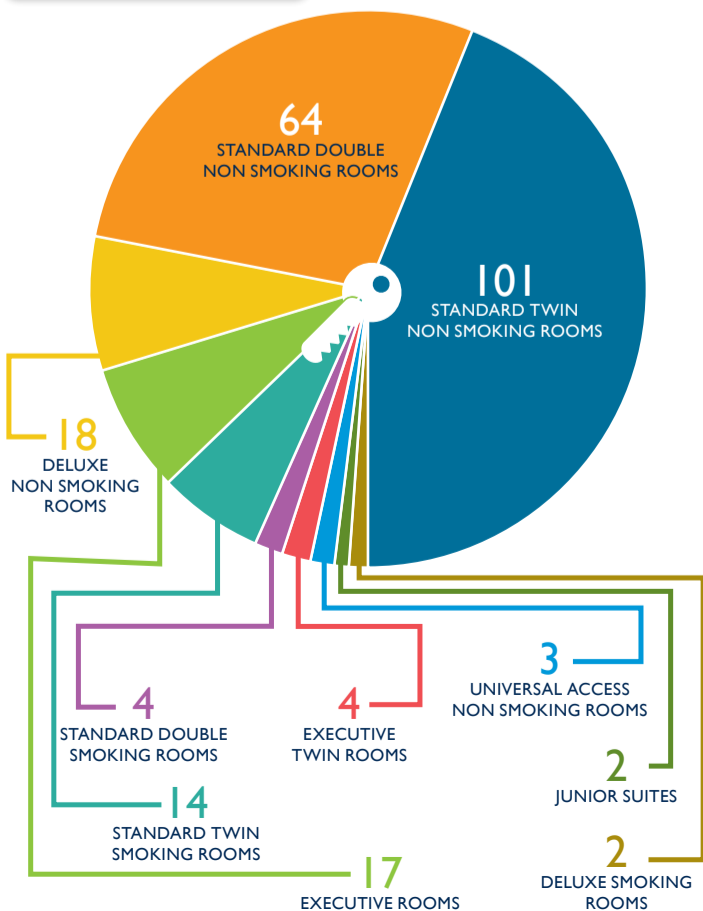

DISTANCE FROM HOTEL

	50 M THE WANDERERS CLUB
	1.8 KM ROSEBANK MALL
	2 KM MELROSE ARCH PRECINCT
	6 KM SANDTON CONVENTION CENTRE
	6 KM GAUTRAIN STATION IN SANDTON
	10 KM JOHANNESBURG CITY CENTRE
	11 KM CLOSEST RAILWAY STATION (PARK STATION)
	20 KM MIDRAND
	28 KM O.R. TAMBO INTERNATIONAL AIRPORT
	55 KM PRETORIA

ROOMS

229
MODERN, UPMARKET BEDROOMS

IN-ROOM FACILITIES

- FREE WiFi
500MB PER ROOM PER NIGHT
- EXECUTIVE WORK DESK
- EUROPEAN & UK ADAPTORS
- SEPARATE BATH & SHOWER
- INDIVIDUALLY CONTROLLED
- ELECTRONIC SAFE
- LCD FLAT SCREEN & DSTV
- HAIRDRYER
- TEA & COFFEE MAKING-FACILITIES
- BLACK OUT CURTAINS
- DOUBLE GLAZED WINDOWS

HOTEL FACILITIES & SERVICES

24 HOUR SECURITY

24 HOUR RECEPTION

FREE PARKING / UNDERCOVER

500MB PER ROOM PER NIGHT

3 INTERNET KIOSKS

FREE SCHEDULED SANDTON GAUTRAIN SHUTTLE

EXPRESS SHOP

BOARDROOMS & CONFERENCE ROOMS

MAIN CONFERENCE ROOM

100

DELEGATES (CINEMA SEATING)

CONVERTS INTO 2 SMALLER ROOMS

40

DELEGATES EACH (CINEMA SEATING)

BOARDROOMS