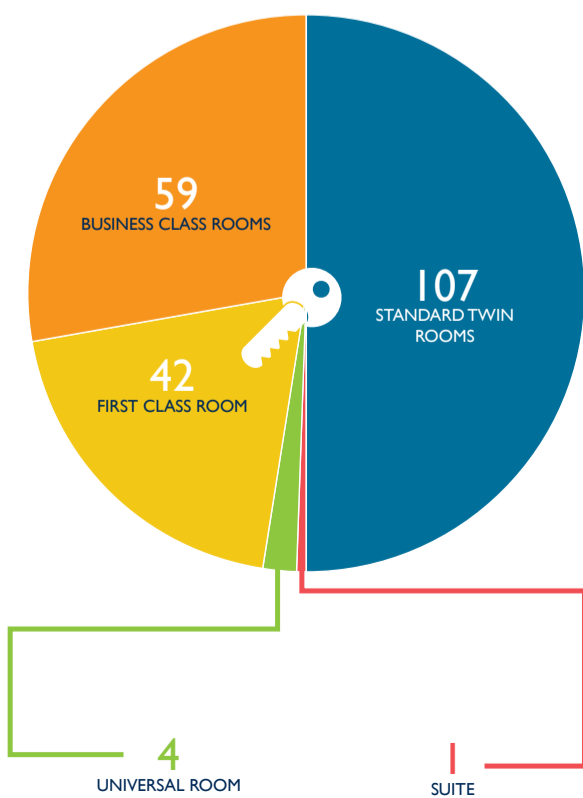

## ROOMS

213  
BEDROOMS

## IN-ROOM FACILITIES

500MB PER DAY /  
PER ROOM

EXECUTIVE  
WORK DESK

EUROPEAN &  
UK ADAPTORS

INDIVIDUALLY  
CONTROLLED

LAPTOP-FRIENDLY  
SAFES

LCD FLAT SCREEN TV  
WITH 18 CHANNELS

HAIRDRYER

25 DELEGATES (U-SHAPE)

CONFERENCE ROOM 1

300 DELEGATES (CINEMA SEATING)

220 DELEGATES (CLASSROOM)

150 DELEGATES (U-SHAPE)

200 DELEGATES (BANQUET)

CONFERENCE ROOM 2

250 DELEGATES (CINEMA SEATING)