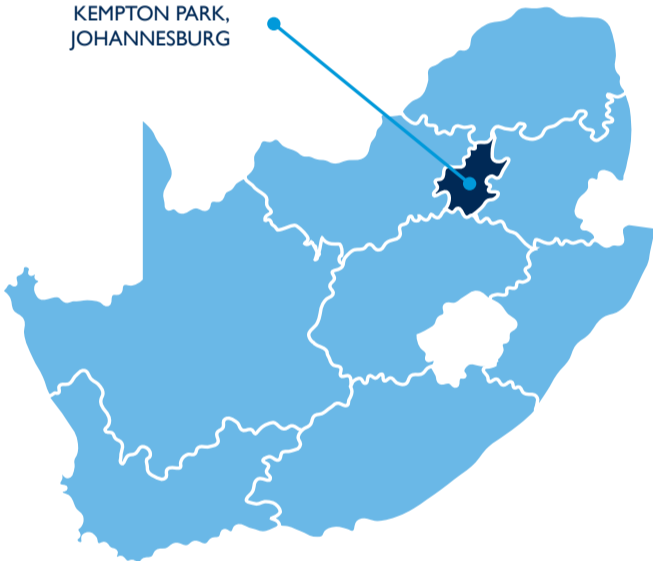

# FACT SHEET

  
**PROTEA HOTEL**  
**O.R. TAMBO**  
AIRPORT

Corner York & Gladiator Street, Rhodesfield, Kempton Park,  
Johannesburg 1627, South Africa  
Tel: +27 (0) 11 977 2600  
Fax: +27 (0) 11 977 2601  
Email: resmng@phortambo.com

## LOCATION

RHODESFIELD,  
KEMPTON PARK,  
JOHANNESBURG

## DISTANCE FROM HOTEL

0.8 KM RHODESFIELD GAUTRAIN STATION

3 KM O.R. TAMBO INTERNATIONAL AIRPORT

11 KM EAST RAND MALL

14 KM EAST GATE SHOPPING CENTRE

16 KM LAKESIDE MALL