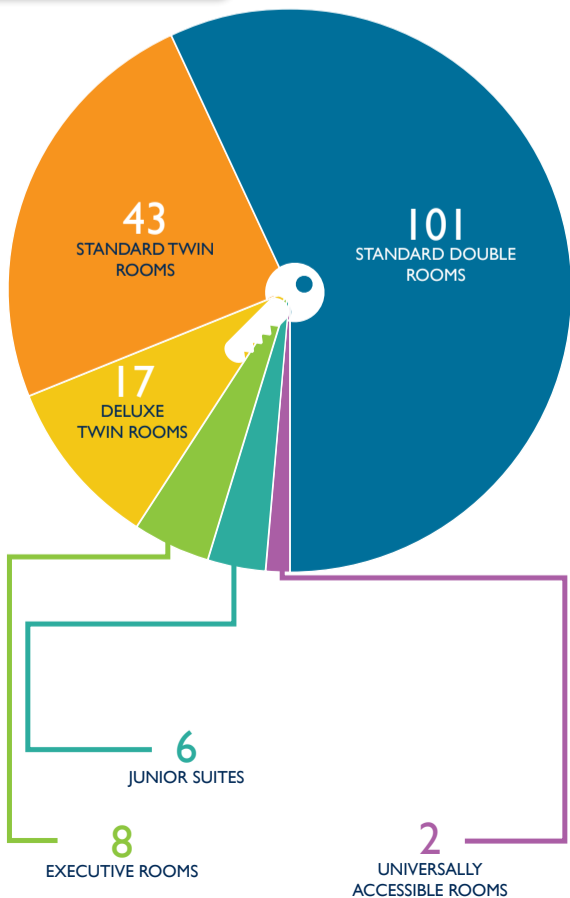

FACT SHEET

PROTEA HOTEL MIDRAND

14th Street, Noordwyk, Ext.20,
Halfway House 1685, South Africa
Tel: +27 (0) 11 318 1868
Fax: +27 (0) 11 318 2429
Email: info@phmidrand.co.za

LOCATION

DISTANCE FROM HOTEL

	1 KM VODACOM WORLD
	6 KM GAUTRAIN MIDRAND STATION
	6 KM GRAND CENTRAL AIRPORT, MIDRAND
	7 KM GALLAGHER ESTATE
	8.1 KM WATERFALL CITY MALL
	10 KM KYALAMI RACING CIRCUIT
	17 KM SUPERSPORT PARK, CENTURION
	25 KM SANDTON CITY AND SANDTON CONVENTION CENTRE
	37 KM LANSERIA INTERNATIONAL AIRPORT
	37 KM O.R. TAMBO INTERNATIONAL AIRPORT

ROOMS

177
MODERN, UPMARKET BEDROOMS

IN-ROOM FACILITIES

FREE
WiFi
UNLIMITED WI-FI IN ROOMS

EXECUTIVE
WORK DESK

EUROPEAN &
UK ADAPTORS

EN SUITE BATHROOMS
(BATH AND SHOWER)

INDIVIDUALLY
CONTROLLED
PLUS HEATER

12H00

18H00

À LA CARTE DINNER

18H00

22H30

ROOM SERVICE

24 HOURS

BAR LOUNGE

06H00

02H00

BOARDROOMS & CONFERENCE ROOMS

PROTEA CONFERENCE CENTRE

220 DELEGATES (CINEMA SEATING)

150 DELEGATES (SCHOOL ROOM SEATING)

140 DELEGATES (BANQUET SEATING)

250 DELEGATES (COCKTAIL SEATING)