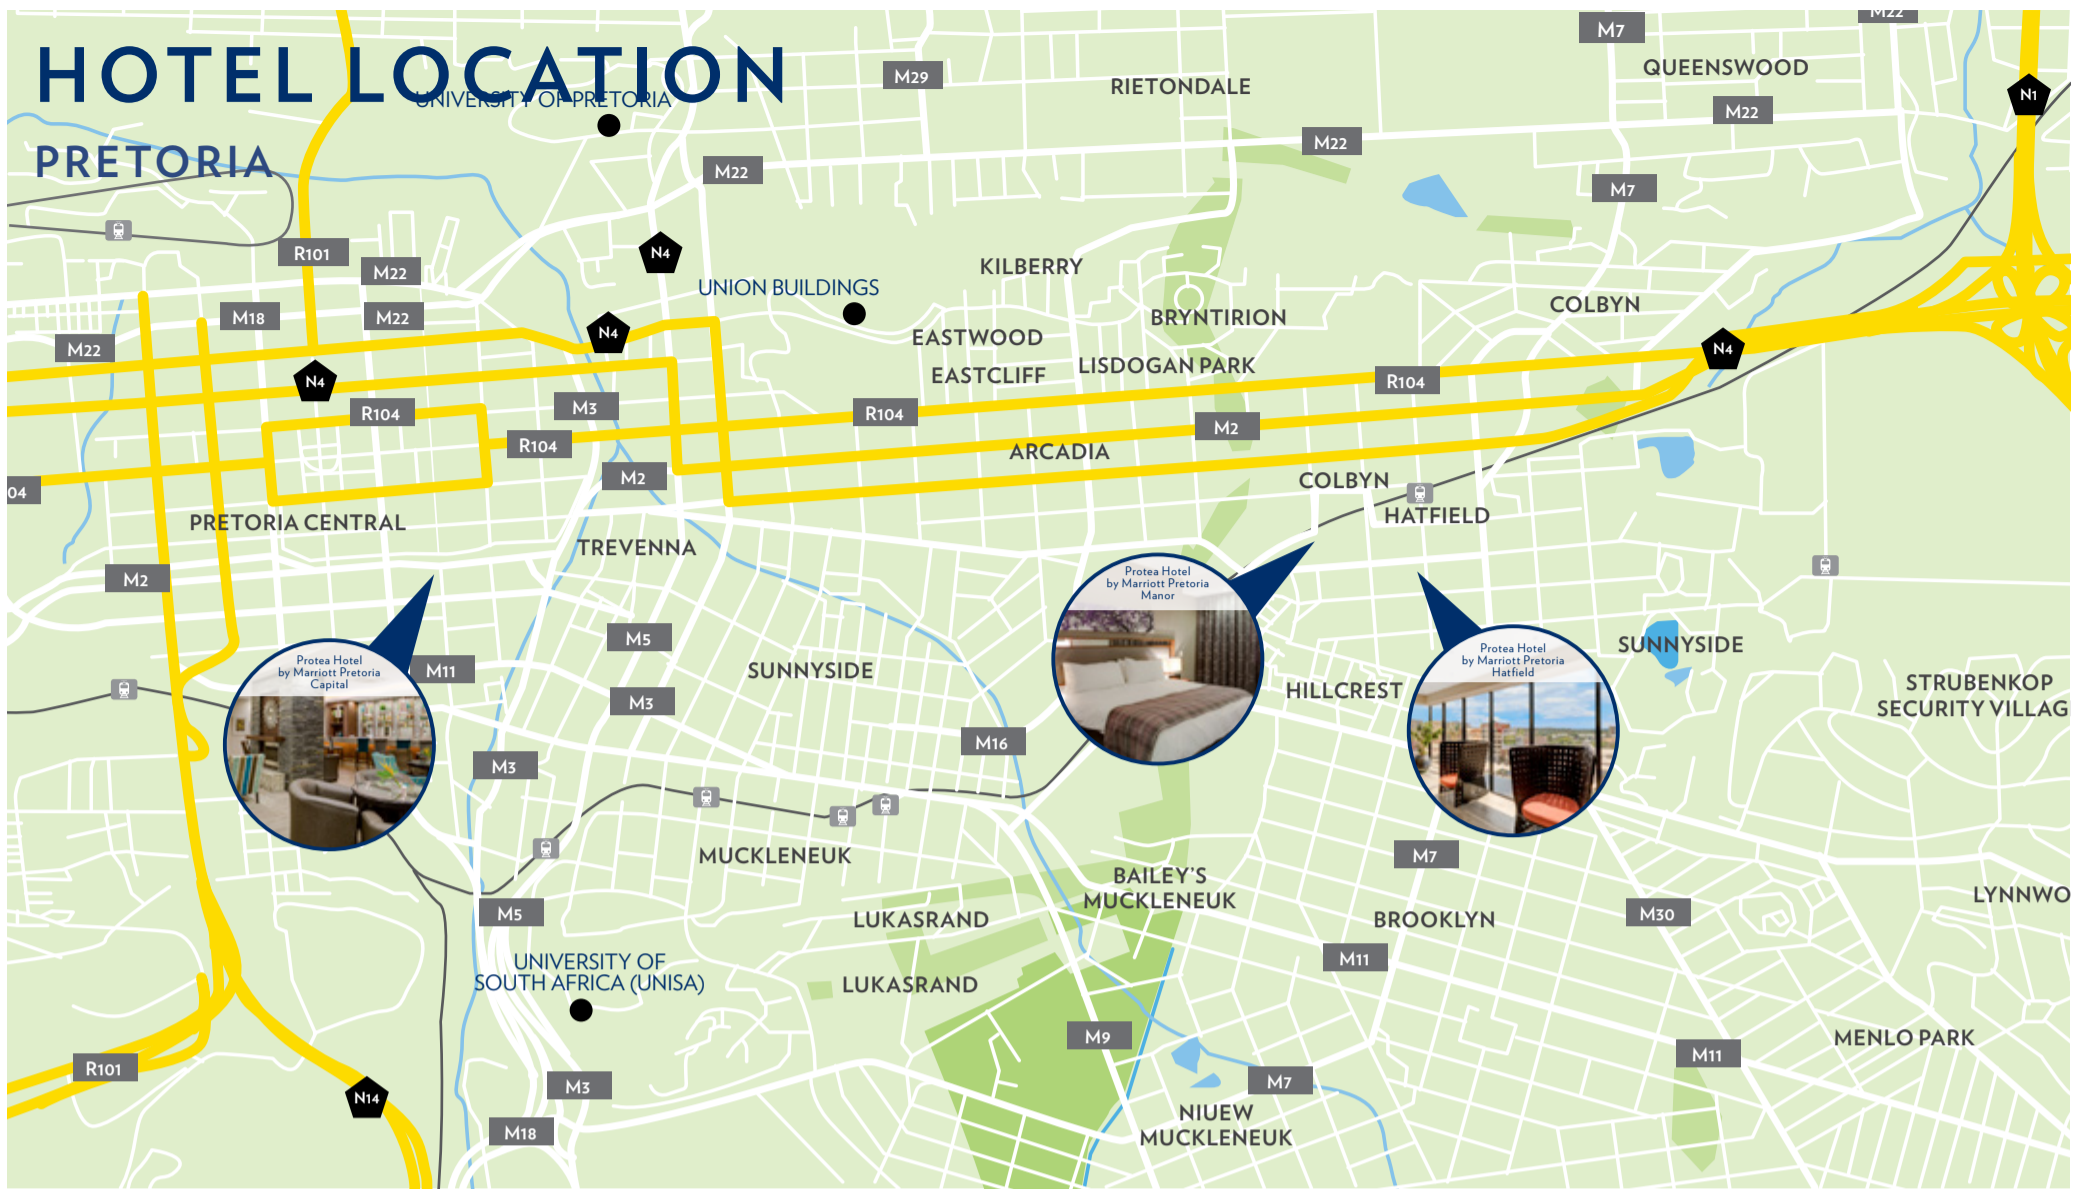

FOR ENQUIRIES
0861 11 9000
groups@proteahotels.com
FOR MORE INFORMATION
protea.marriott.com