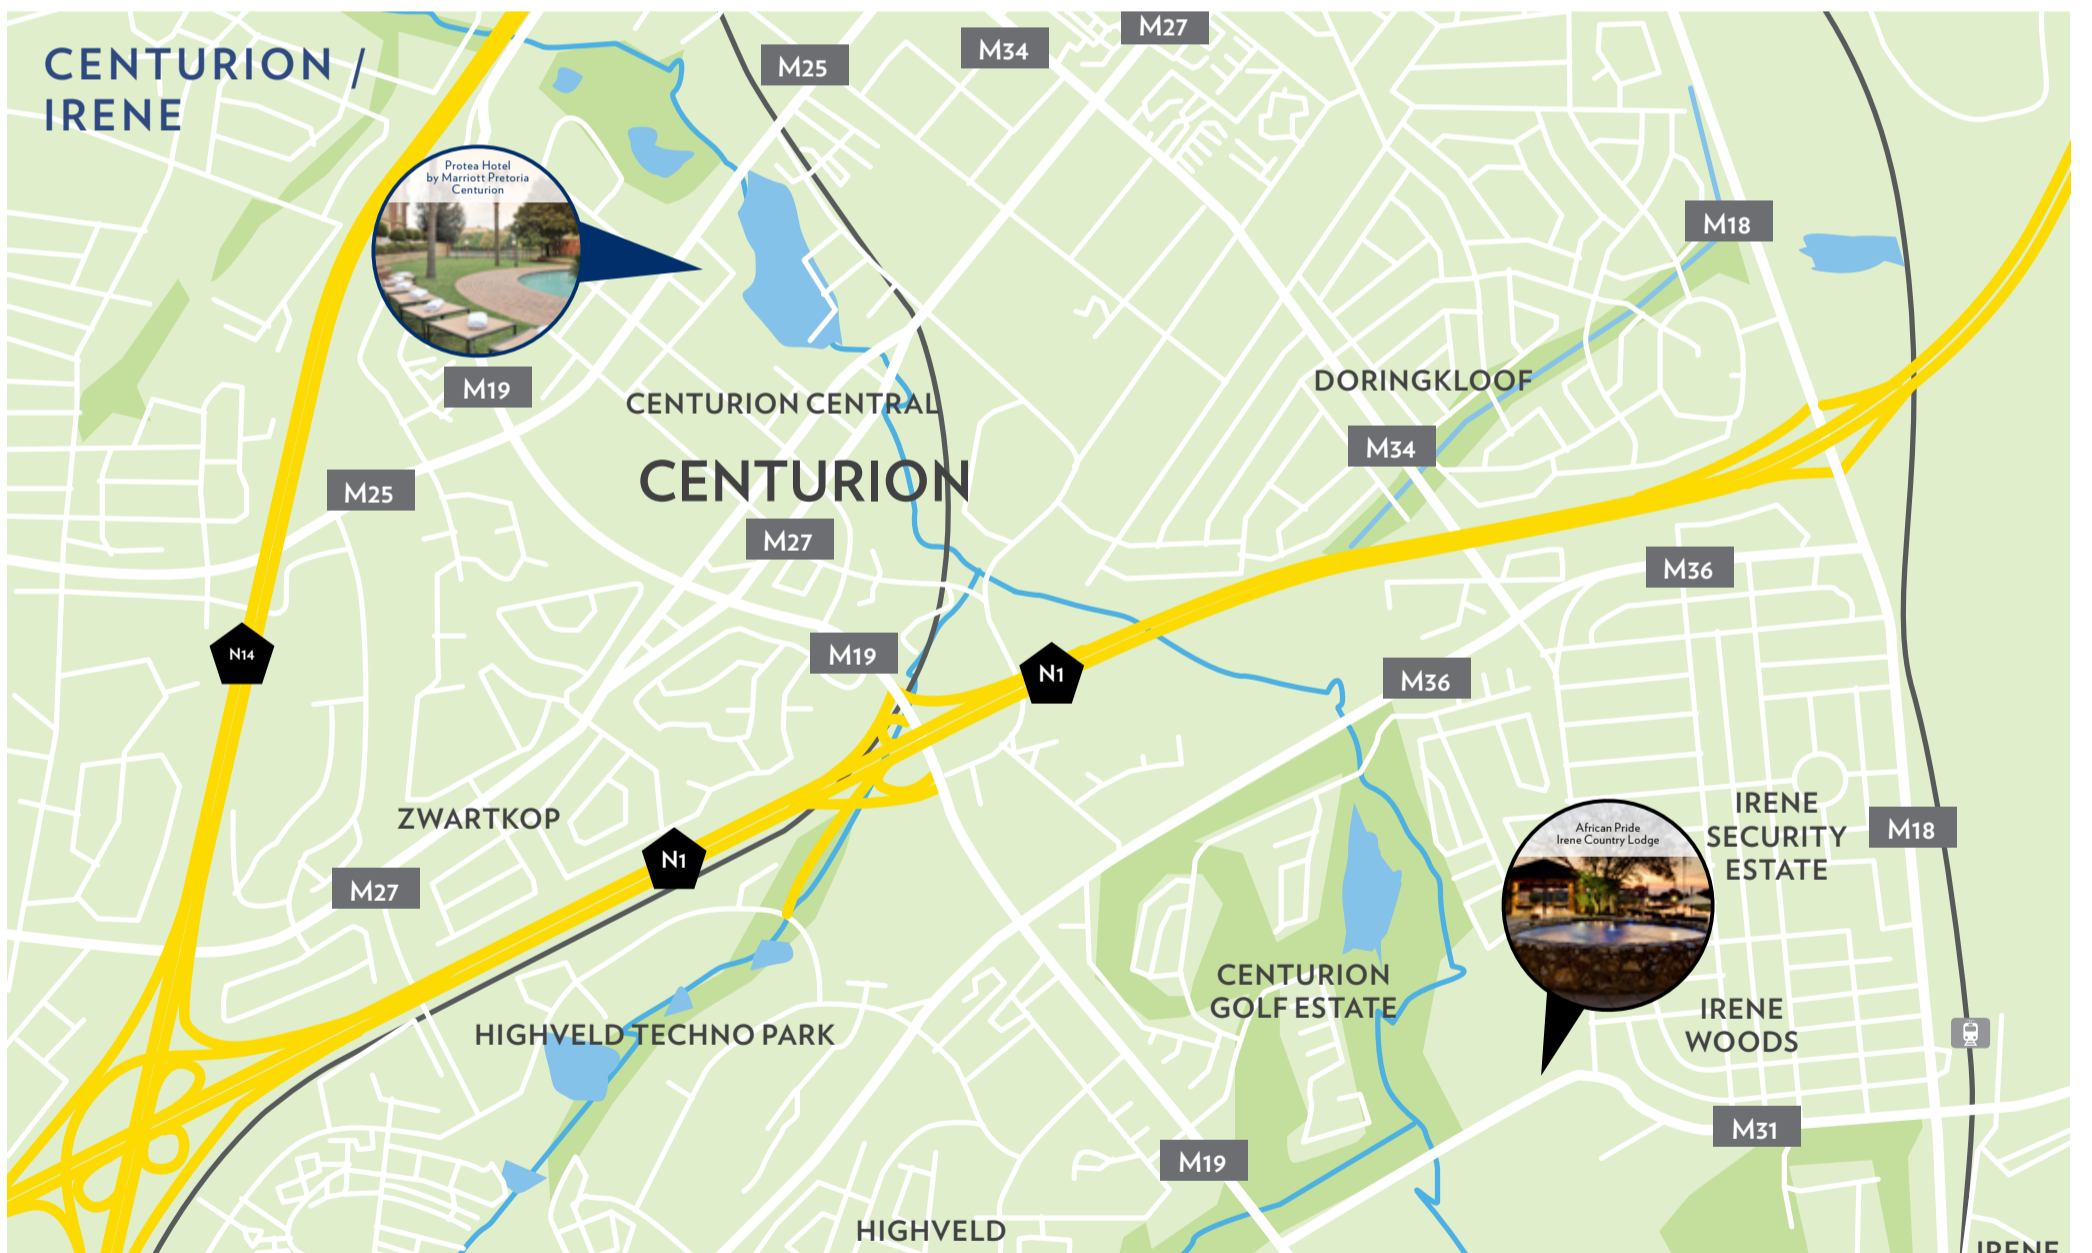

FOR ENQUIRIES
0861 11 9000
groups@proteahotels.com
FOR MORE INFORMATION
protea.marriott.com