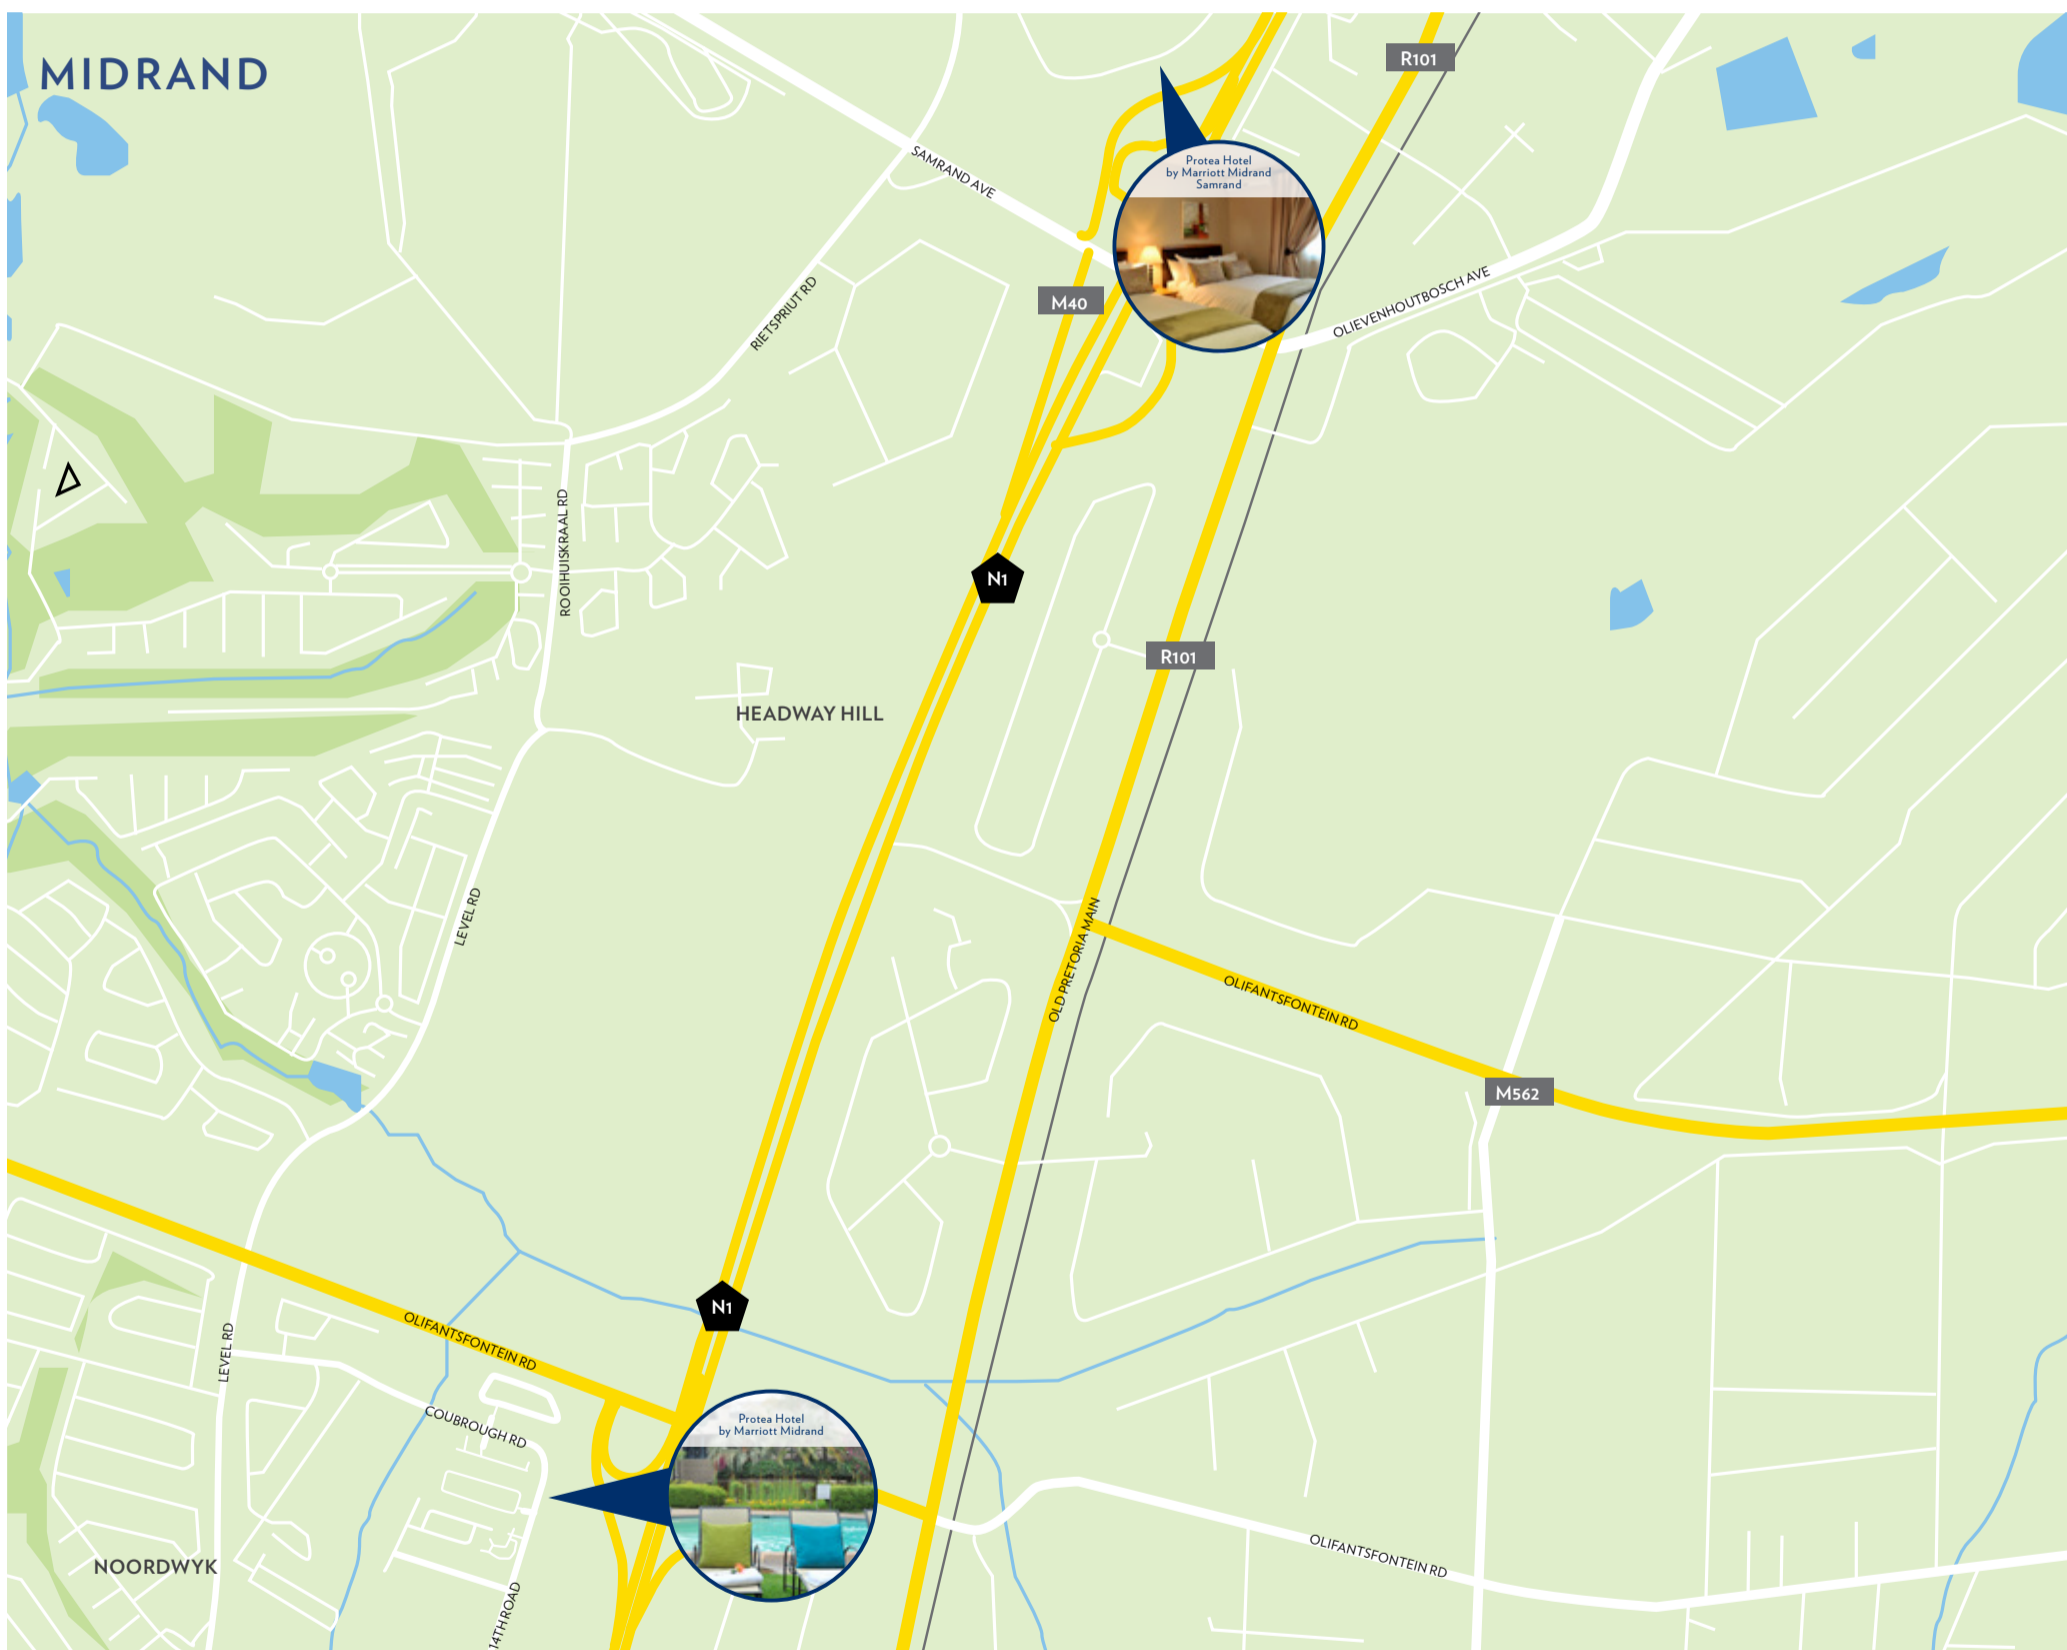

HOTEL LOCATION

MENLYN, PRETORIA

MIDRAND

FOR ENQUIRIES

0861 11 9000
groups@proteahotels.com

FOR MORE
INFORMATION
protea.marriott.com

PROTEA HOTELS®
MARRIOTT

AFRICAN PRIDE
HOTELS