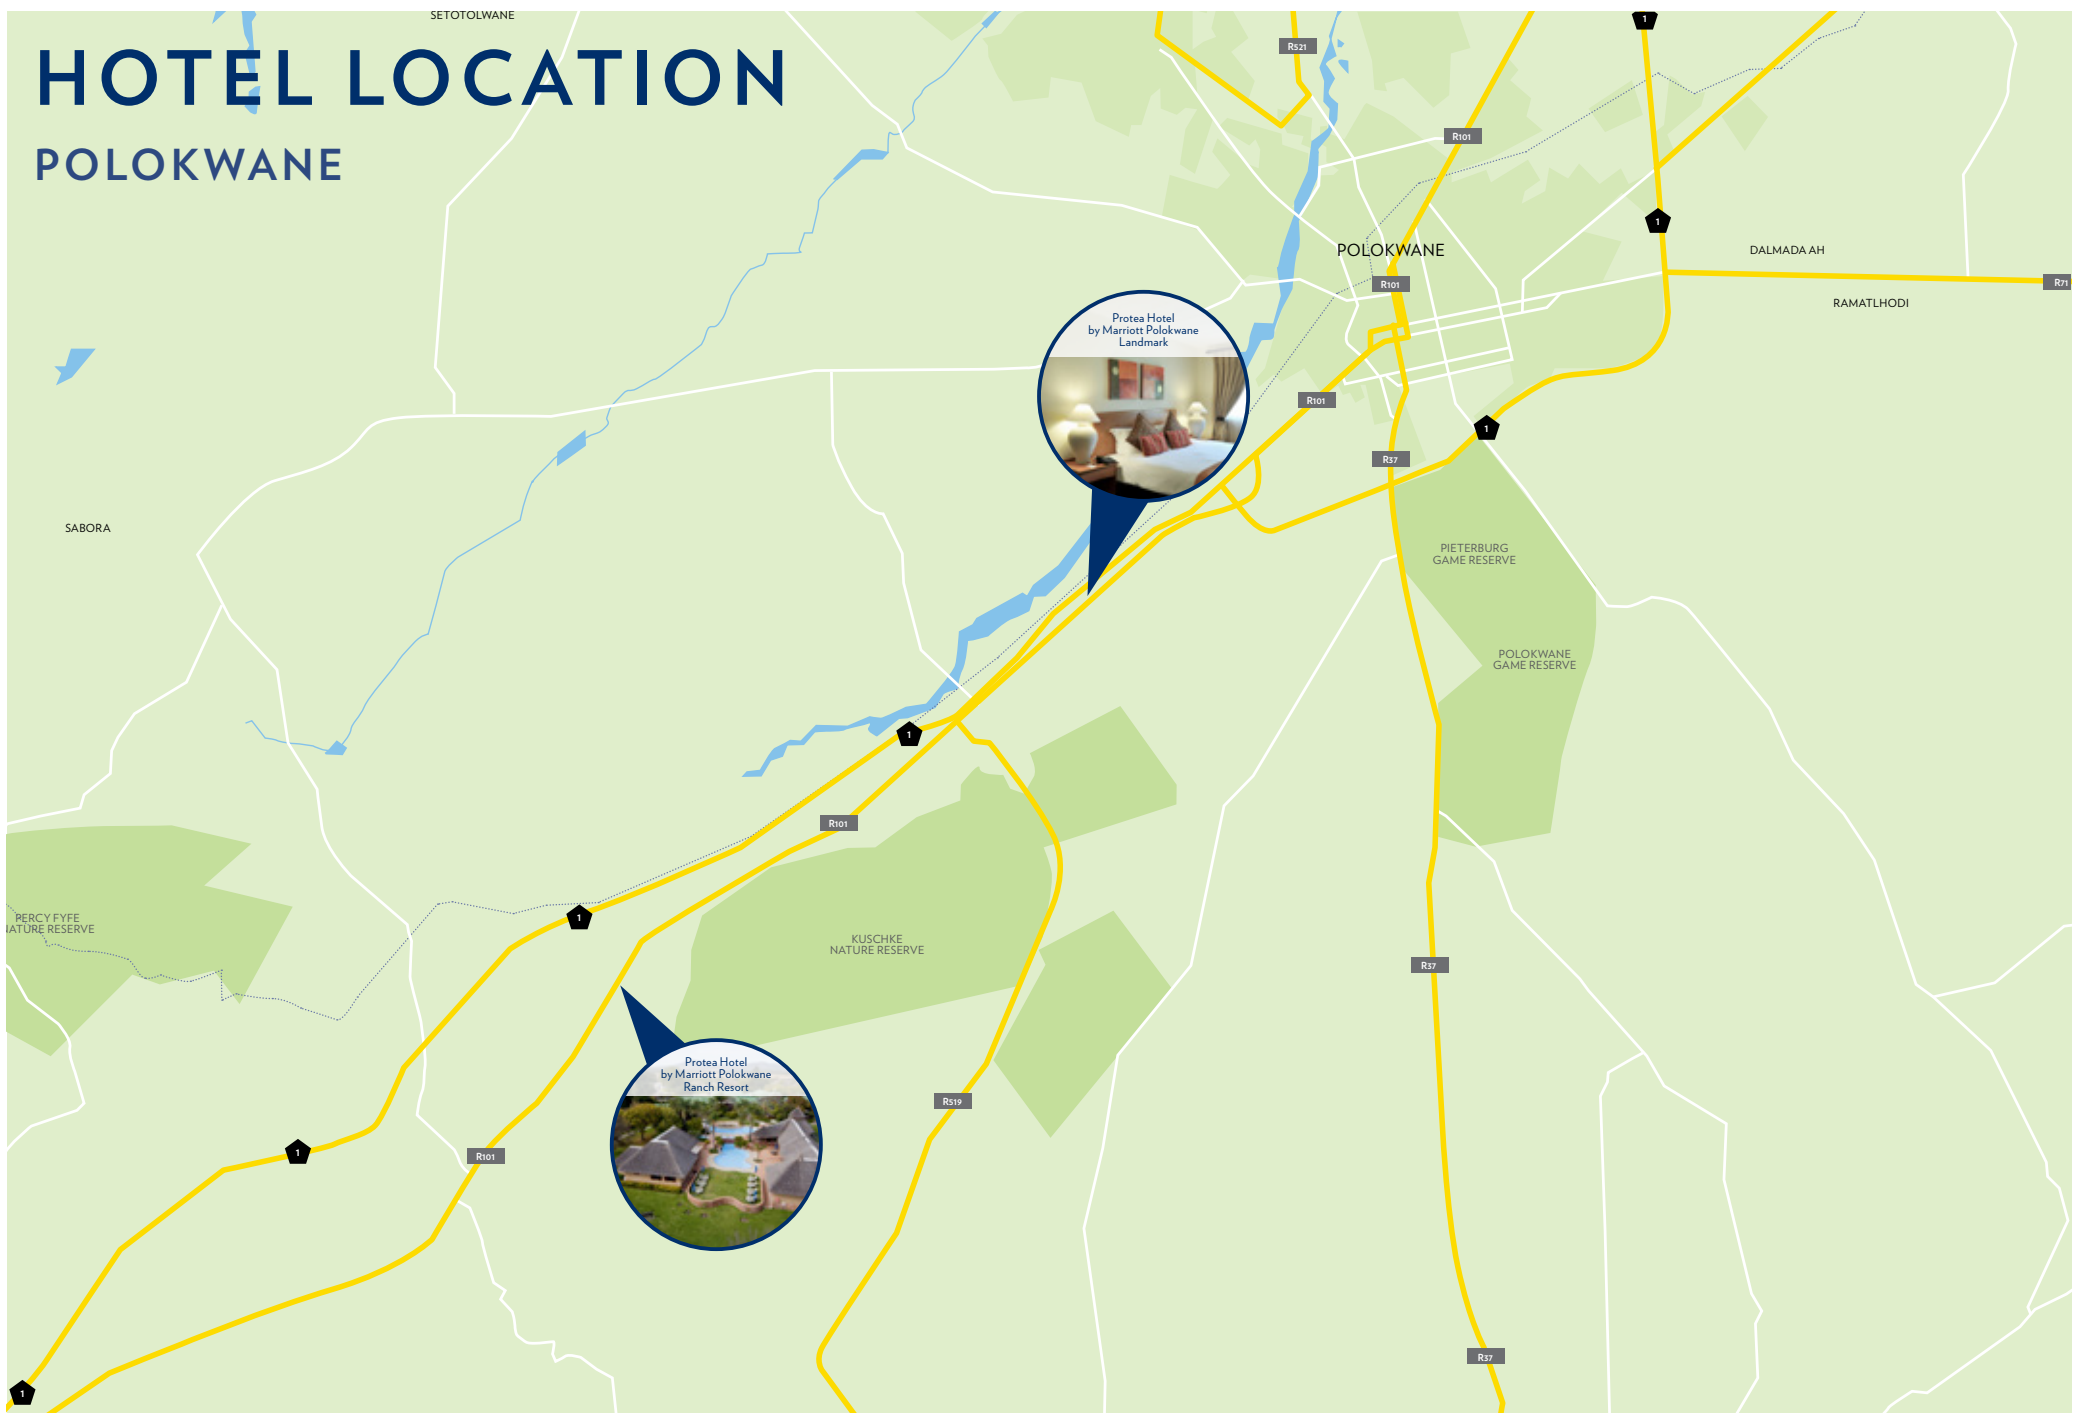

FOR ENQUIRIES

0861 11 9000
groups@proteahotels.com

FOR MORE
INFORMATION
protea.marriott.com

PROTEA HOTELS®
MARRIOTT

HOTEL LOCATION

POLOKWANE

BELA-BELA

FOR ENQUIRIES