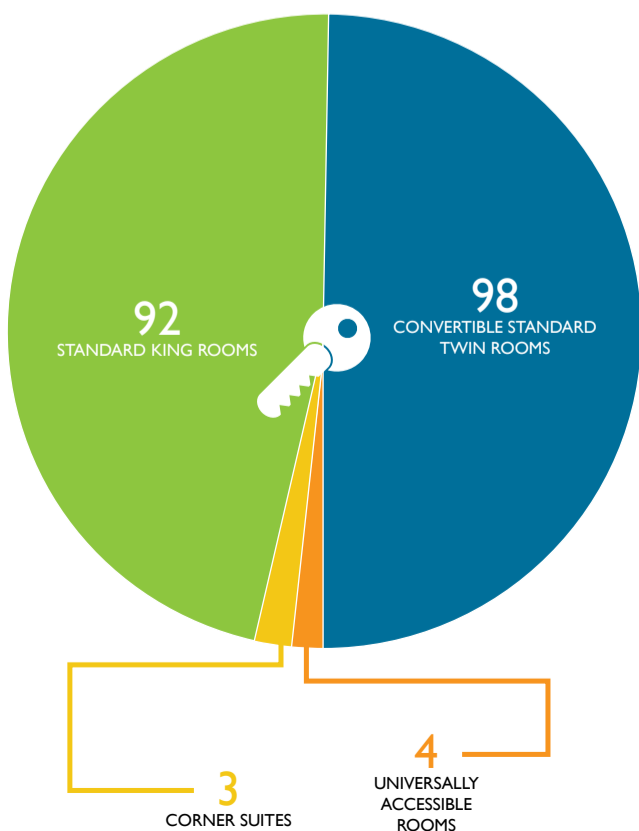

LOCATION

MELROSE ARCH,
JOHANNESBURG

DISTANCE FROM HOTEL

	2 KM ROSEBANK MALL
	6 KM SANDTON CITY
	6 KM SANDTON GAUTRAIN STATION
	10 KM JOHANNESBURG CITY CENTRE
	18 KM MIDRAND
	26 KM O.R. TAMBO INTERNATIONAL AIRPORT
	53 KM PRETORIA

ROOMS

197
MODERN, UPMARKET BEDROOMS

IN-ROOM FACILITIES

-  MINIBAR FRIDGE IN ALL ROOMS
-  TEA & COFFEE MAKING-FACILITIES
-  AIR CONDITIONED
-  FREE **Wi-Fi** UNLIMITED WI-FI
-  ELECTRONIC SAFE
-  24 HOURS ROOM SERVICE
-  IRON ON REQUEST
-  BATHROOMS WITH SHOWER
-  TELEPHONES
-  LCD FLAT SCREEN & DSTV
-  BATHROOM AMENITIES